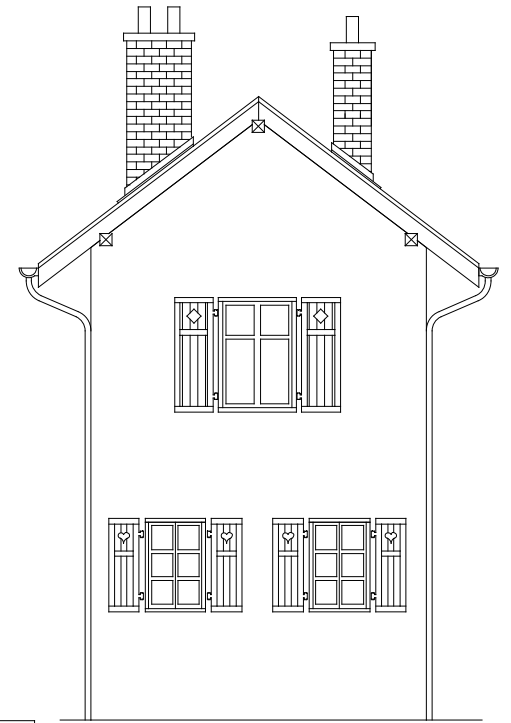

Epicerie Paris

Echelle 1/87 & 1/43.5